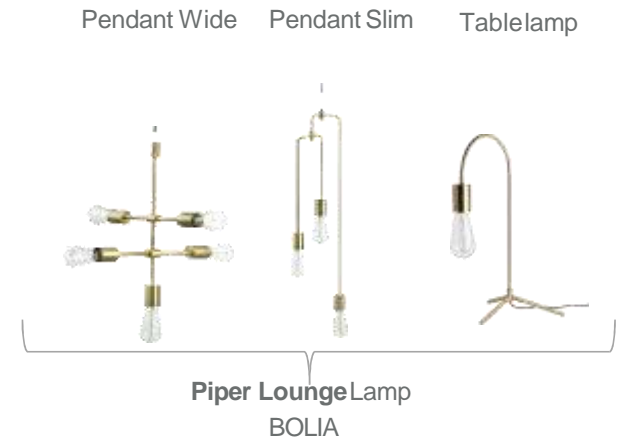

CAFETERIA CHAIR

STAFF AREA | Cafeteria Chairs

Loop
BOSS DESIGN

Event
BOSS DESIGN

LIGHTING

LIGHTING

Steelcase® | Bolia

STORAGE

STORAGE

Steelcase®

Bolia

Flexbox
STEELCASE

Lean Shelf
BOLIA

Magazineshelf
BOLIA

Quadro Shelf
BOLIA

Share It
STEELCASE